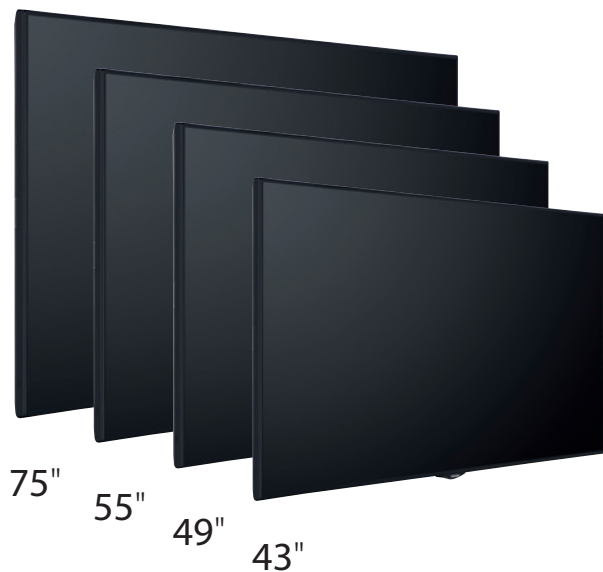

Toshiba's TD-P3 series offers clear, professional 24/7 playback of your content, without the need for an external media player. Thanks to our secure embedded USB, your audio/visual/images will convey your messages around the clock - with auto playback, multi-codec support and, for your peace of mind, failover playback in the absence of an input signal. Designed with the end user in mind, TD-P3 series is impressively customisable, with tiling and connectivity options for multi-screen displays.

Features

- 24/7 usage
- Full HD (75" = 4K Ultra HD)
- Landscape/portrait orientation
- OPS slot
- Embedded USB player & scheduler
- Embedded signage with built-in memory option (TD-P3E derivative model)
- Optional touchscreen available

(TD-P3E)