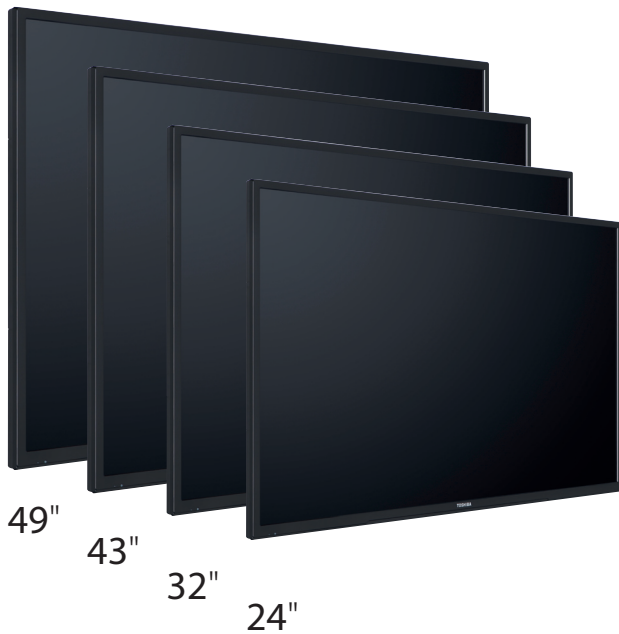

A range of televisions designed for easy setup within hotel and hospitality settings, customisable to keep you in control. Toshiba's TD-H3 series is accessibly priced yet packed with features, including multiple inputs, the capacity to receive broadcasts from a variety of sources, clever channel listings (which can be grouped according to country, or genre) and an embedded USB player allowing automatic playback of your content. LAN control facilitates effortless operation even from remote locations.

Features

- Hospitality TV
- HD Ready (24" & 32")
- Full HD (43" & 49")
- Built in TV tuner
  - DVB-T2/C (TD-H**353)
  - DVB-T2/C/S2 (TD-H**363)
- Built in speakers
- Wide range of connectivity options
- Embedded USB player