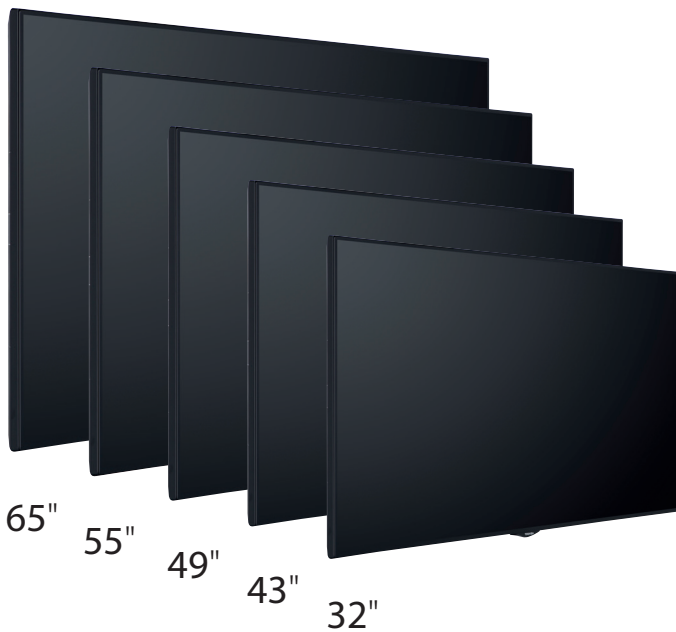

TD-E3(E) series

Bright, professional  
signage that works  
hard all day

Share information throughout the working day in total clarity. Perfect for the corporate, education, retail and travel sectors, TD-E3 models are robustly built to run 16 hours and beyond, seven days a week. Our displays look great in portrait or landscape orientation, offering superior picture quality in a variety of sizes. Toshiba's hidden built-in USB port offers tamper-proof automatic playback of your audio/visuals/images, with multi-codec support. Packed with features and designed to impress the end user, displays are fully customisable.

**Features**

- 16/7 usage
- Full HD (65" = 4K Ultra HD)
- Landscape/portrait orientation
- OPS slot
- Embedded USB player & scheduler
- Embedded signage with built-in memory option (TD-E3E derivative model)
- Optional touchscreen available